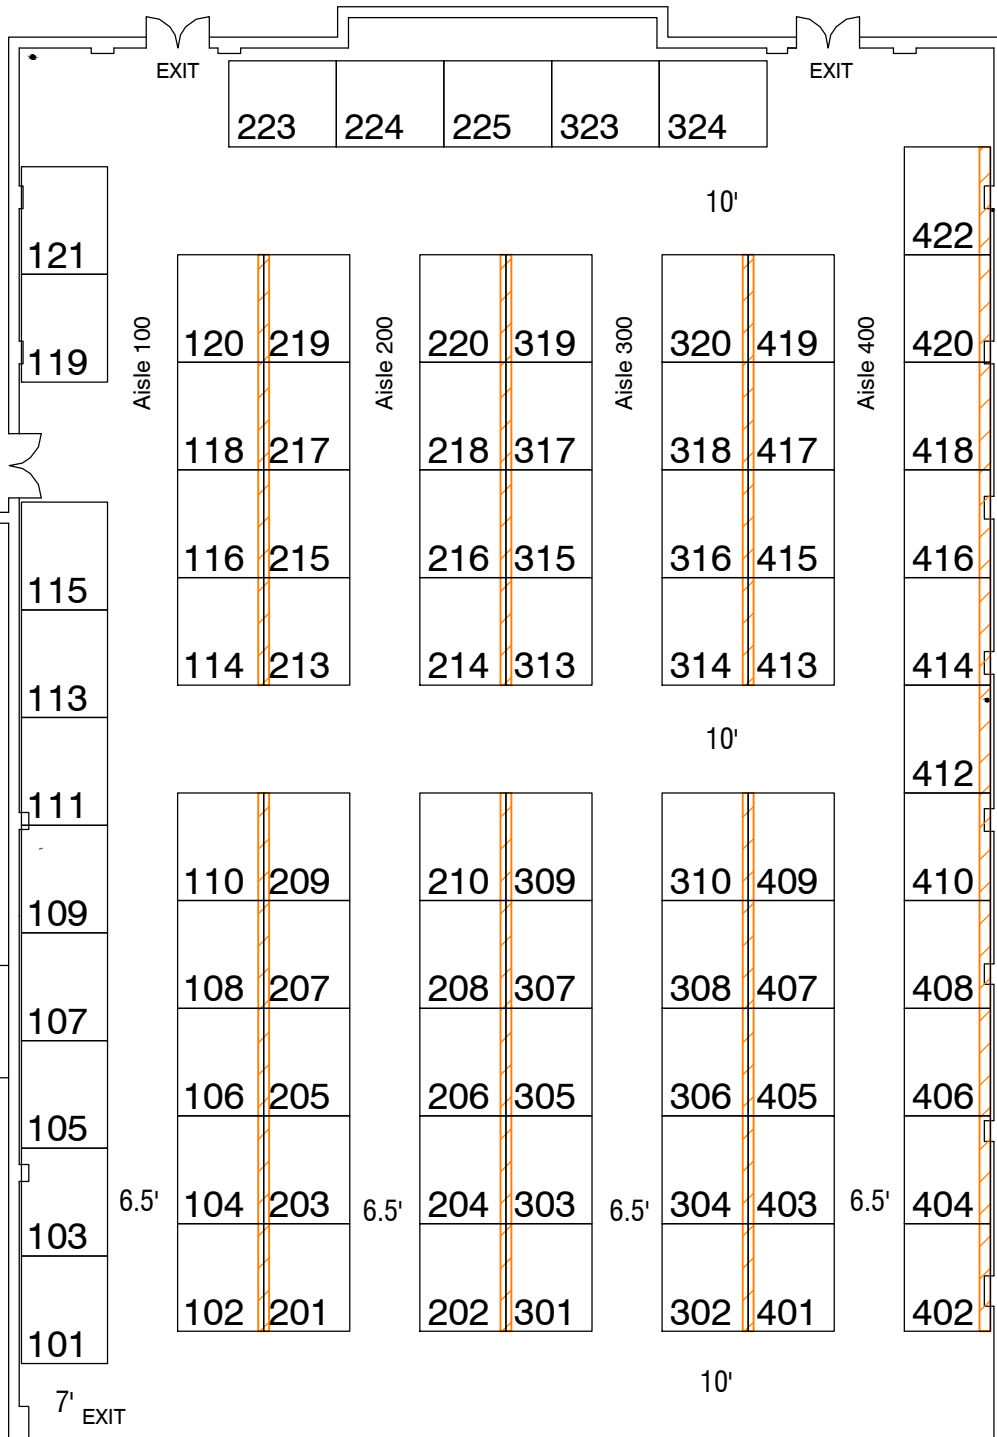

New England Regional Genealogical Consortium

October-November, 2025
 DoubleTree by Hilton Manchester Downtown
 Manchester, New Hampshire

ARMORY BALLROOM

8x10 booth.....80

Ceiling height 14'
 Aisle widths as noted

Electrical Access

A

EXIT

EXIT

7' EXIT

EXIT

↑
ENTRANCE

DRAWINGS AS OF 5/31/2024 CM